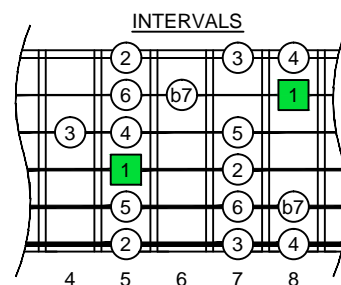

# G mixolydian mode GEDCA octaves box shapes

G mixolydian mode  
SEMITONOMETER

www.cagedoctaves.com

Zon Brookes

GEDCA octaves G mixolydian mode : 4D2 box shape

TAB: 8 | 5 | 5-7-8 | 5-7-8 | 5-7 | 4-5-7 | 5-6-8 | 5-7-8 | 8-7-5 | 8-6-5 | 7-5-4 | 7-5 | 8-7-5 | 8-7-5 | 8

GEDCA octaves G mixolydian mode ENTIRE FINGERBOARD NOTE NAMES : 4D2 box shape

GEDCA octaves G mixolydian mode ENTIRE FINGERBOARD INTERVALS : 4D2 box shape