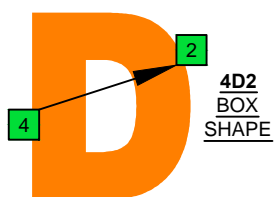

# G mixolydian mode GEDCA octaves box shapes

G mixolydian mode  
SEMITONOMETER

www.cagedoctaves.com

Zon Brookes

GEDCA octaves G mixolydian mode : 4D2 box shape

TAB: 8 | 5 | 5-7-8 | 5-7-8 | 5-7 | 4-5-7 | 5-6-8 | 5-7-8 | 8-7-5 | 8-6-5 | 7-5-4 | 7-5 | 8-7-5 | 8-7-5 | 8

GEDCA octaves G mixolydian mode ENTIRE FINGERBOARD NOTE NAMES : 4D2 box shape

GEDCA octaves G mixolydian mode ENTIRE FINGERBOARD INTERVALS : 4D2 box shape