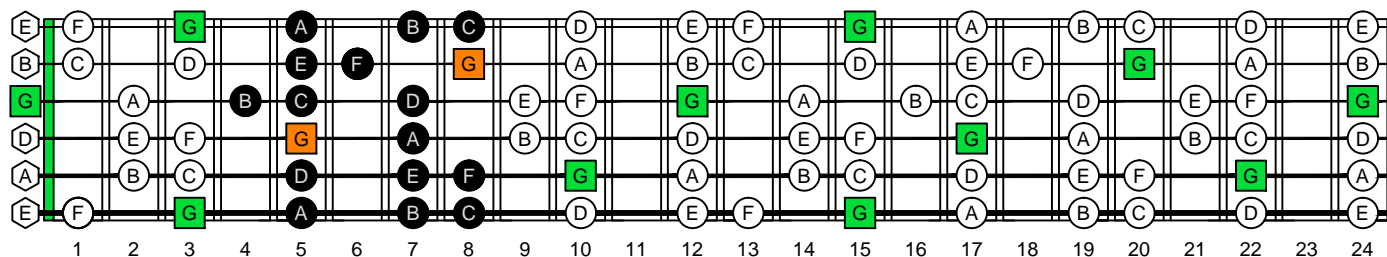

# G mixolydian mode GEDCA octaves box shapes

G mixolydian mode  
SEMITONOMETER

www.cagedoctaves.com

Zon Brookes

GEDCA octaves G mixolydian mode : 4D2 box shape

TAB: 8 | 5 | 5-7-8 | 5-7-8 | 5-7 | 4-5-7 | 5-6-8 | 5-7-8 | 8-7-5 | 8-6-5 | 7-5-4 | 7-5 | 8-7-5 | 8-7-5 | 8

GEDCA octaves G mixolydian mode ENTIRE FINGERBOARD NOTE NAMES : 4D2 box shape

GEDCA octaves G mixolydian mode ENTIRE FINGERBOARD INTERVALS : 4D2 box shape