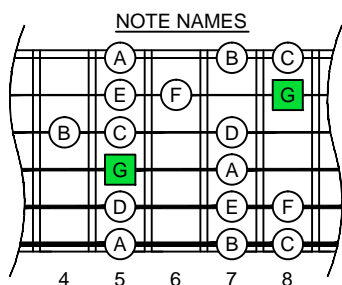

# G mixolydian mode GEDCA octaves box shapes

G mixolydian mode  
SEMITONOMETER

www.cagedoctaves.com

Zon Brookes

GEDCA octaves G mixolydian mode : 4D2 box shape

TAB: 8 | 5 | 5-7-8 | 5-7-8 | 5-7 | 4-5-7 | 5-6-8 | 5-7-8 | 8-7-5 | 8-6-5 | 7-5-4 | 7-5 | 8-7-5 | 8-7-5 | 8

GEDCA octaves G mixolydian mode ENTIRE FINGERBOARD NOTE NAMES : 4D2 box shape

GEDCA octaves G mixolydian mode ENTIRE FINGERBOARD INTERVALS : 4D2 box shape