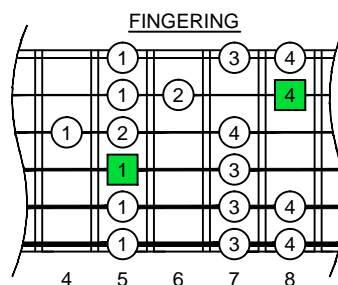

# G mixolydian mode GEDCA octaves box shapes

G mixolydian mode  
SEMITONOMETER

www.cagedoctaves.com

Zon Brookes

GEDCA octaves G mixolydian mode : 4D2 box shape

TAB: 8 | 5 | 5-7-8 | 5-7-8 | 5-7 | 4-5-7 | 5-6-8 | 5-7-8 | 8-7-5 | 8-6-5 | 7-5-4 | 7-5 | 8-7-5 | 8-7-5 | 8

GEDCA octaves G mixolydian mode ENTIRE FINGERBOARD NOTE NAMES : 4D2 box shape

GEDCA octaves G mixolydian mode ENTIRE FINGERBOARD INTERVALS : 4D2 box shape