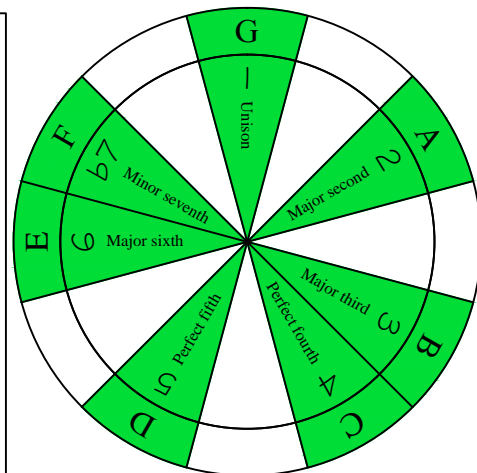

# G mixolydian mode GEDCA octaves box shapes

G mixolydian mode  
SEMITONOMETER

www.cagedoctaves.com

Zon Brookes

GEDCA octaves G mixolydian mode : 4D2 box shape

TAB: 8 | 5 | 5-7-8 | 5-7-8 | 5-7 | 4-5-7 | 5-6-8 | 5-7-8 | 8-7-5 | 8-6-5 | 7-5-4 | 7-5 | 8-7-5 | 8-7-5 | 8

GEDCA octaves G mixolydian mode ENTIRE FINGERBOARD NOTE NAMES : 4D2 box shape

GEDCA octaves G mixolydian mode ENTIRE FINGERBOARD INTERVALS : 4D2 box shape